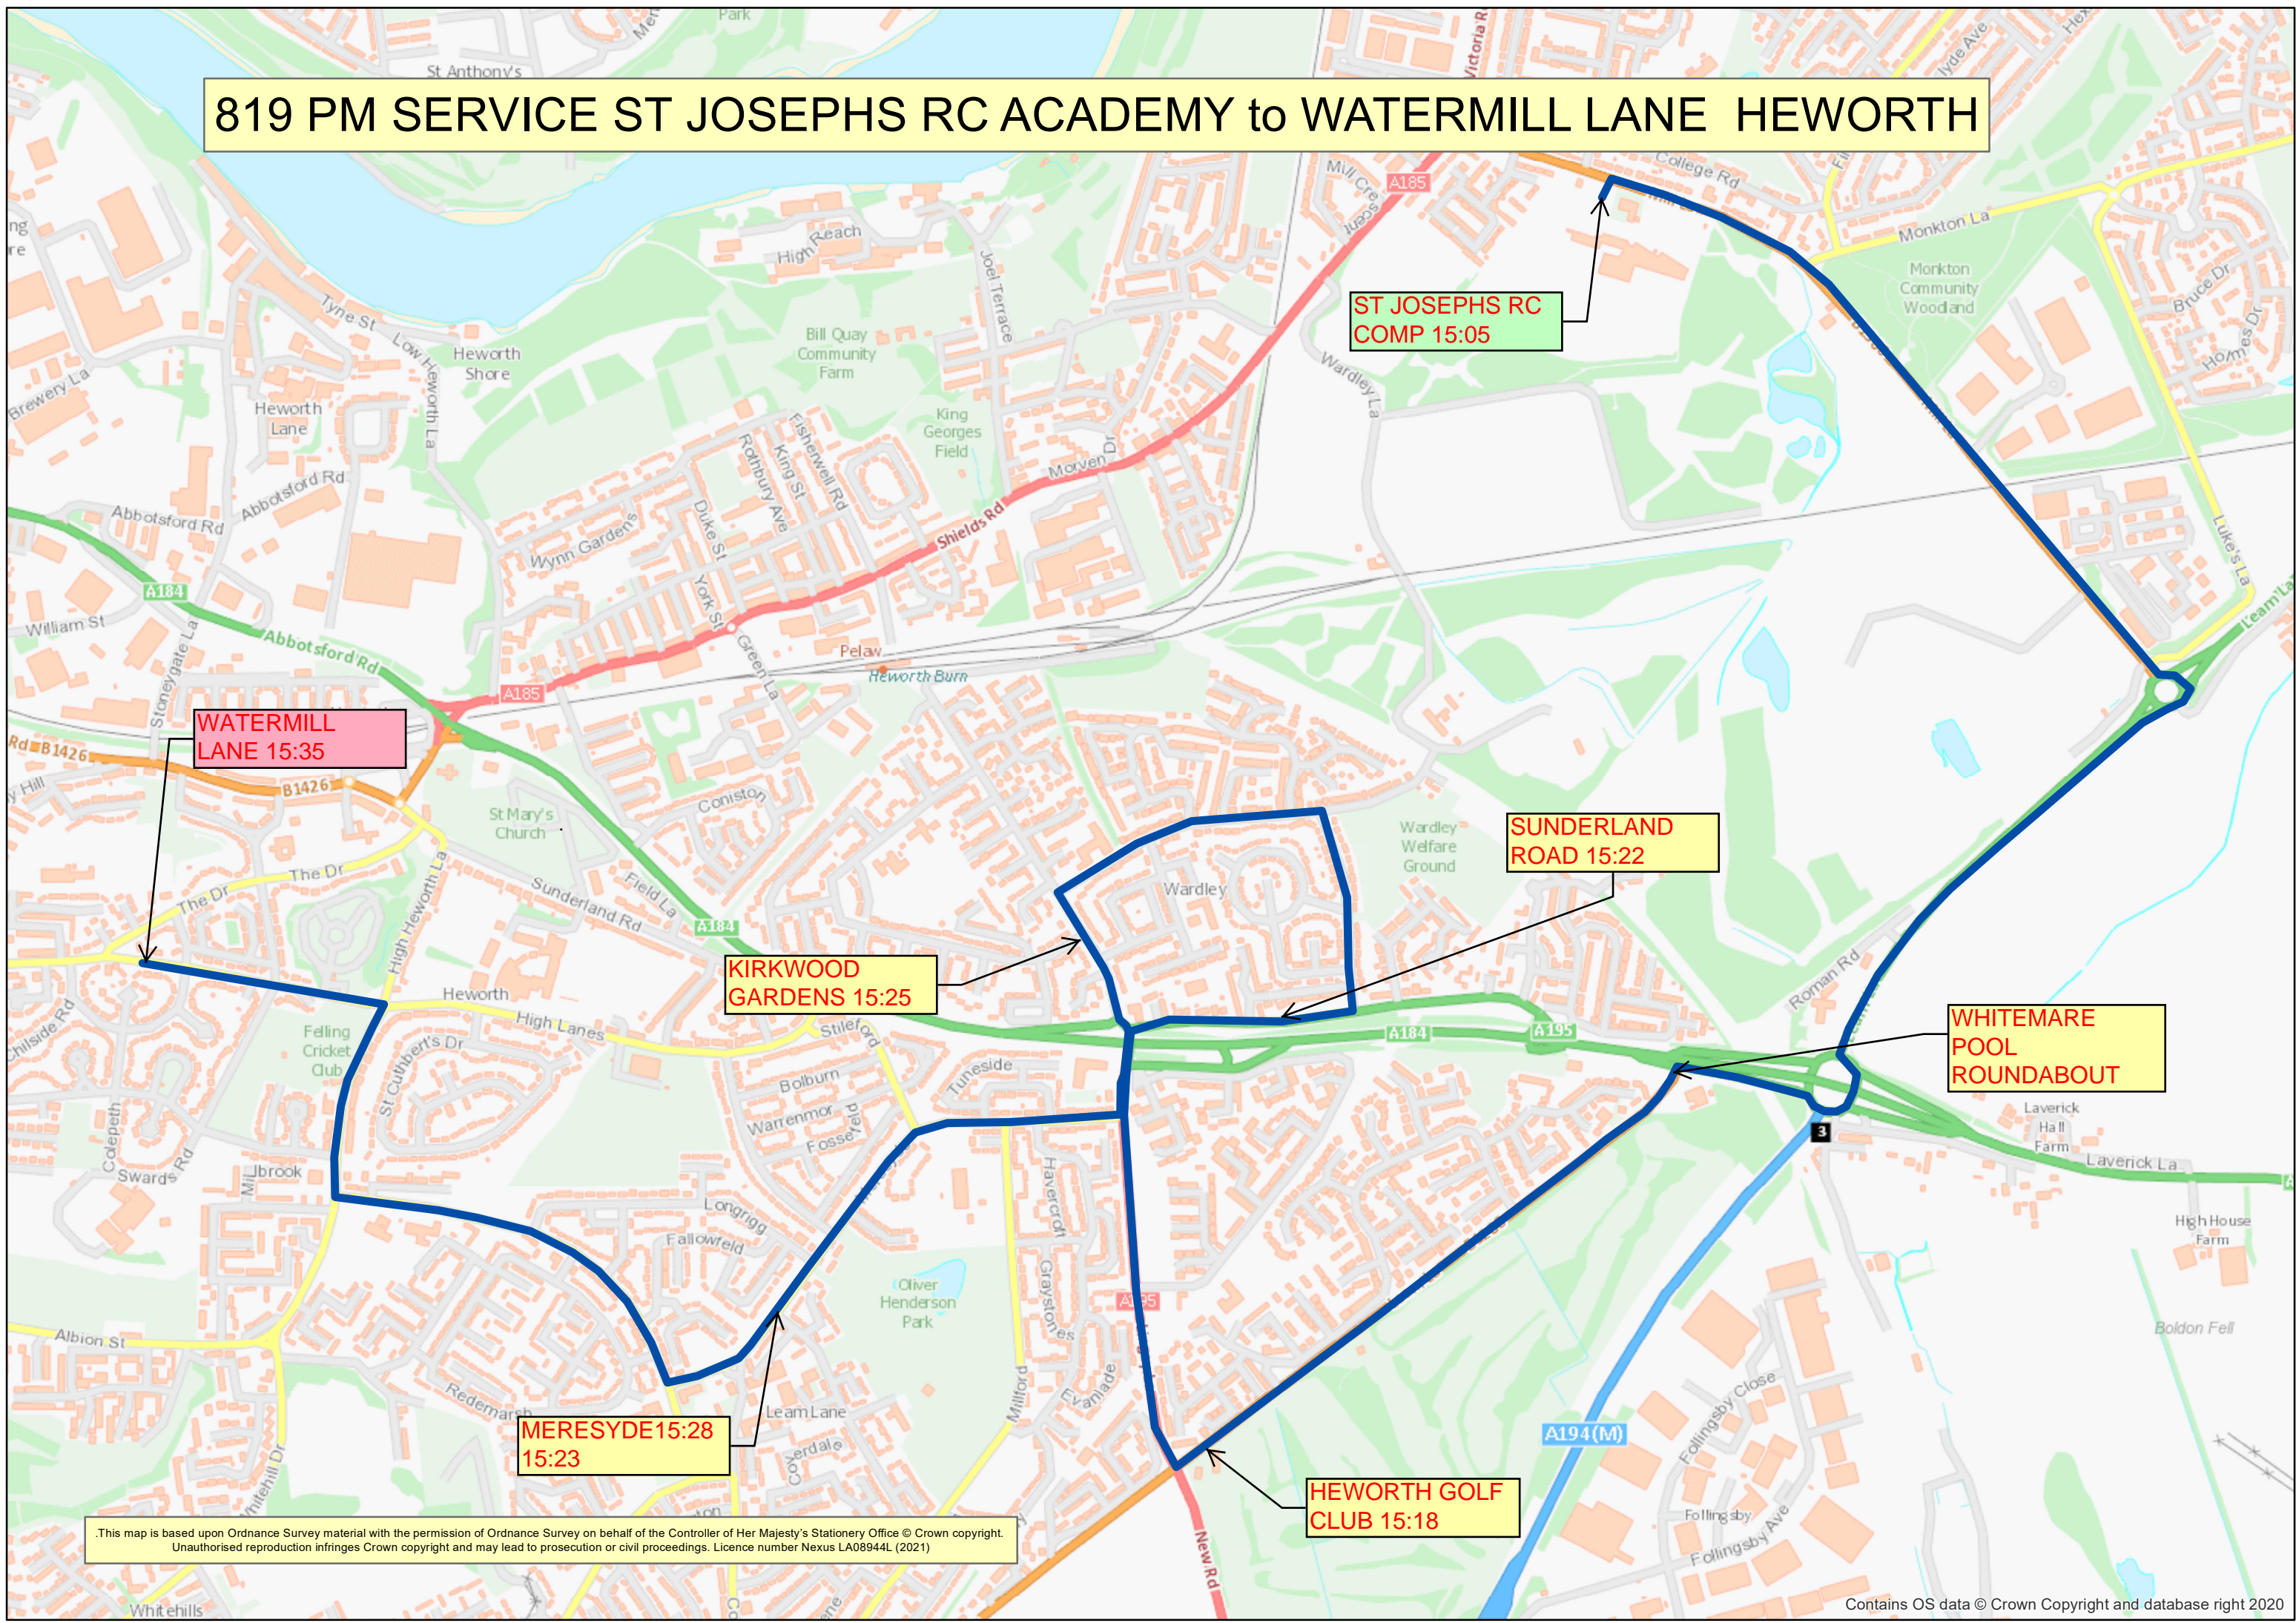

# 819 PM SERVICE ST JOSEPHS RC ACADEMY to WATERMILL LANE HEWORTH

ST JOSEPHS RC  
COMP 15:05

WATERMILL  
LANE 15:35

SUNDERLAND  
ROAD 15:22

KIRKWOOD  
GARDENS 15:25

WHITEMARE  
POOL  
ROUNDAABOUT

MERESYDE 15:28  
15:23

HEWORTH GOLF  
CLUB 15:18

This map is based upon Ordnance Survey material with the permission of Ordnance Survey on behalf of the Controller of Her Majesty's Stationery Office © Crown copyright. Unauthorised reproduction infringes Crown copyright and may lead to prosecution or civil proceedings. Licence number Nexus LA08944L (2021)