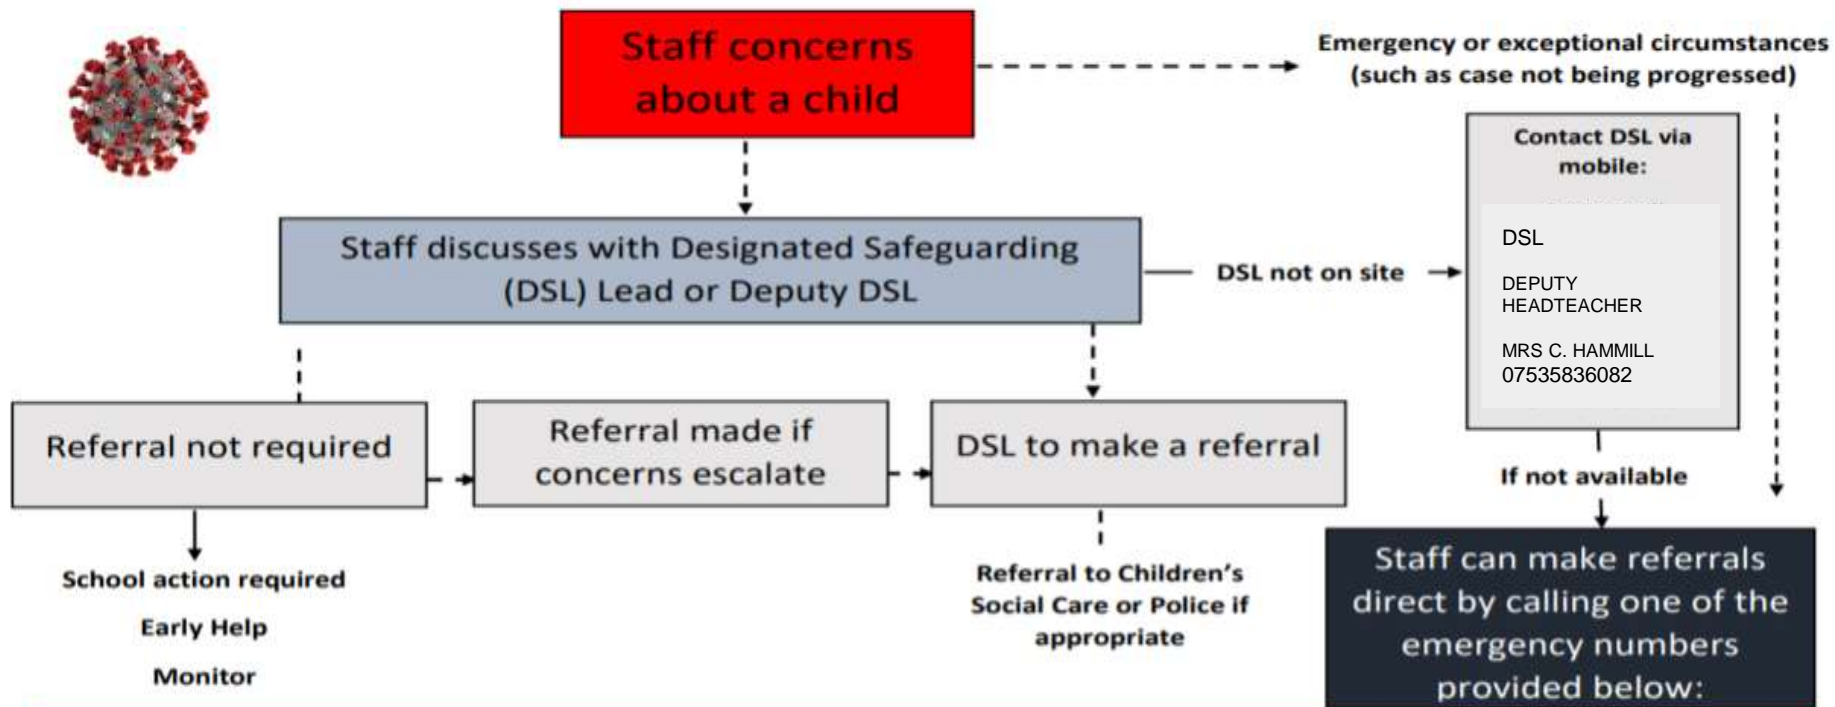

# Actions when there are concerns about a child

**EMERGENCY:** If a child is in immediate danger call the POLICE on **999**

**EMERGENCY:** To make an URGENT referral call Children's Social Care on **0191 424 5010**

**EMERGENCY:** To make an URGENT referral call Children's Social Care out of hours: **0191 456 2093**

Unsure how to respond or for ADVICE and guidance call a Clennell Education Solutions Safeguarding Consultant on **0191 214 6724**